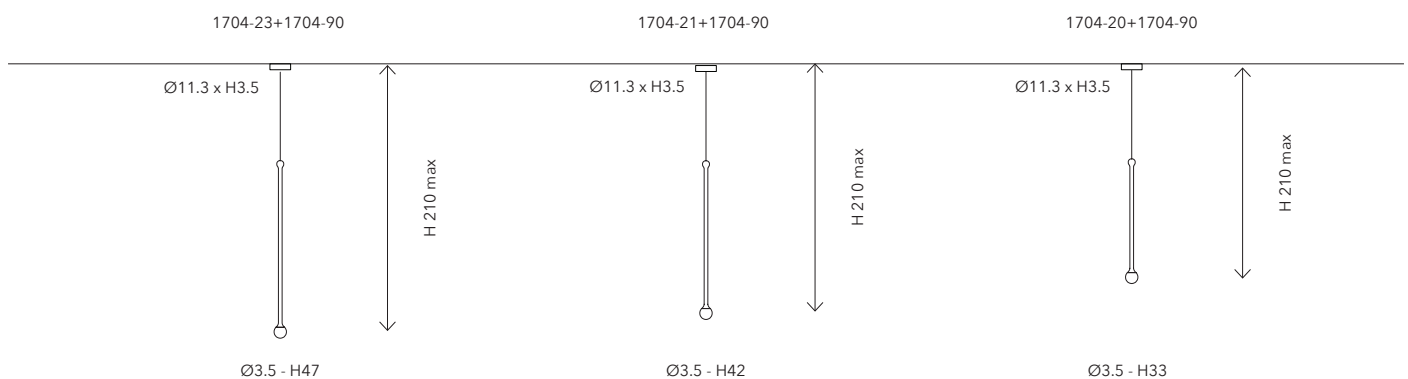

NOTE:

Remote driver not included

**lampade installabili su piste type B /
lamps installable on plates type B**